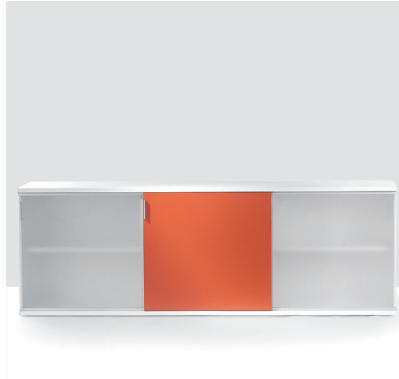

FOTO: LEUWICO

**LEUWICO
WIESENFELD, GERMANY**

The premium manufacturer develops first class products for ergonomic and contemporary offices. The continuous further development of tried and tested technologies has resulted in aesthetically sophisticated furniture systems that meet design requirements and also provide office functionality. EKU-CLIPO 26|36 contributes to the success of stylish office fittings with its simple and cost-effective installation and invisible soft close.

EKU-CLIPO 26|36

The Original among the sliding door systems for sideboards and highboards. The technology remains in the back-ground and allows the effect of materials such as wood, glass or aluminium frames to take centre stage.

EKU-CLIPO 26|36 PRODUCT ADVANTAGES

- **Multiple design versions** – Inslide/Mixslide
- **Clever product range** – Broad variety of combinations of fitting parts
- **Sliding convenience** – Smooth and soft running
- **Invisible soft close** – Integrated in running track
- **Tool-less clip-on system** – Convenient height adjustment
- **Swiss Quality** – Tested in accordance with DIN-EN 15706

AESTHETICS, QUALITY AND FUNCTIONALITY FOR THE OFFICE

A stylishly designed working environment that provides a perfect combination of ergonomics, design and functionality sets up the ideal conditions for efficient working. The cabinets and sideboards in the iSCUBE system from Leuwico provide orderly and appealing office environments. An example of clarity and organisation is shown using architectural linearity. Perfectly designed office fittings can be created thanks to a multitude of up-to-the-minute material and colour options.